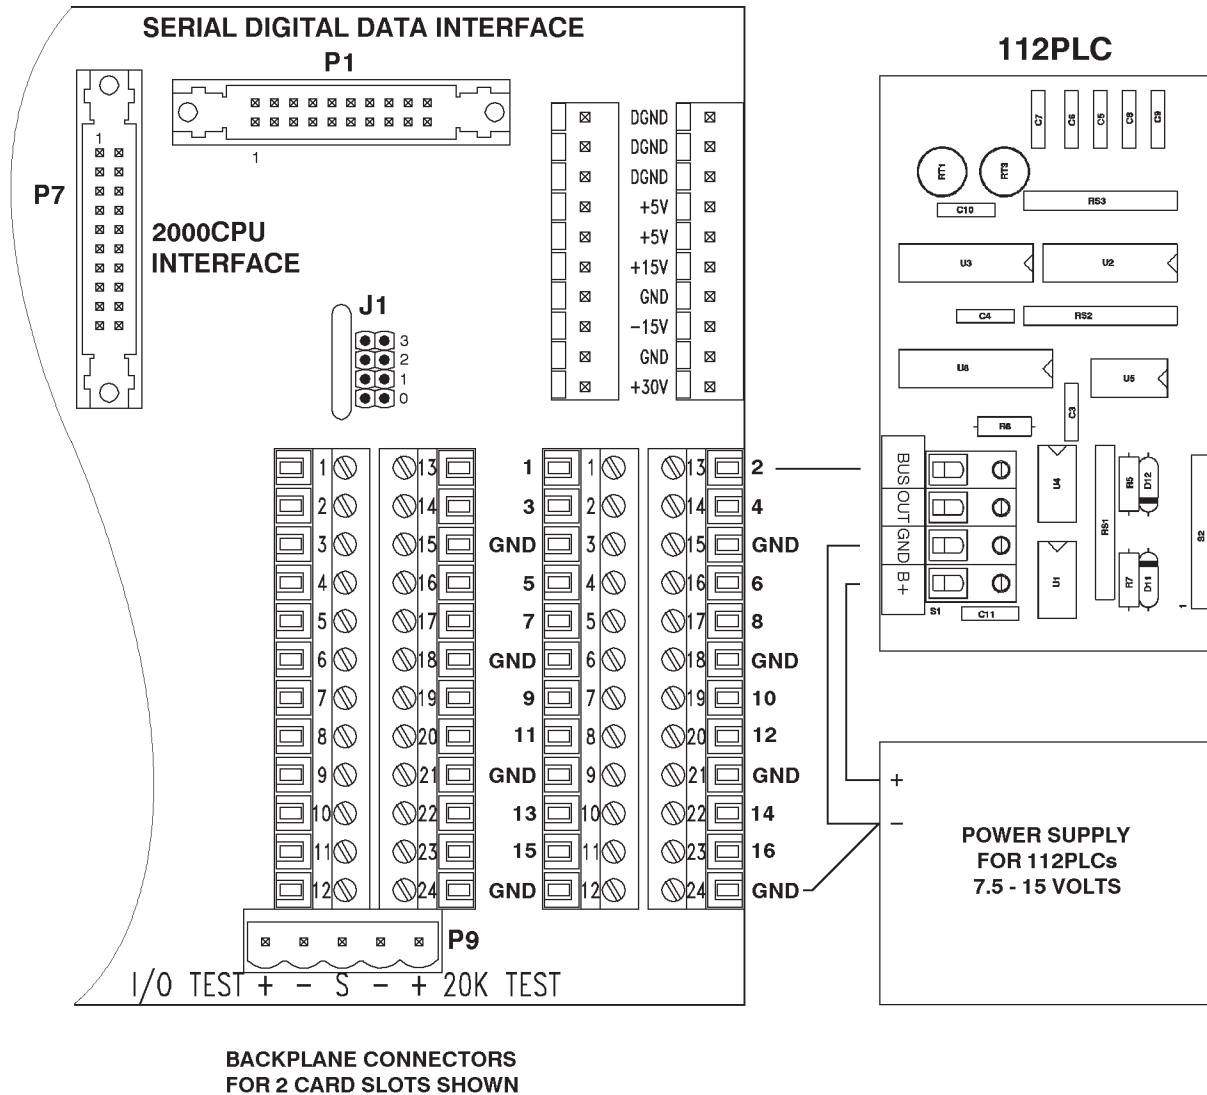

2016PLC
PLC CONTROL CARD

Figure 1 - 2016PLC PLC Control Card
2012 Rear Panel Connections

This page left blank intentionally

*Innovative Electronic Designs, Inc. • 9701 Taylorsville Road • Louisville, Kentucky 40299 • USA
Phone: (502) 267-7436 • Fax: (502) 267-9070 • Internet: <http://www.iedaudio.com>*