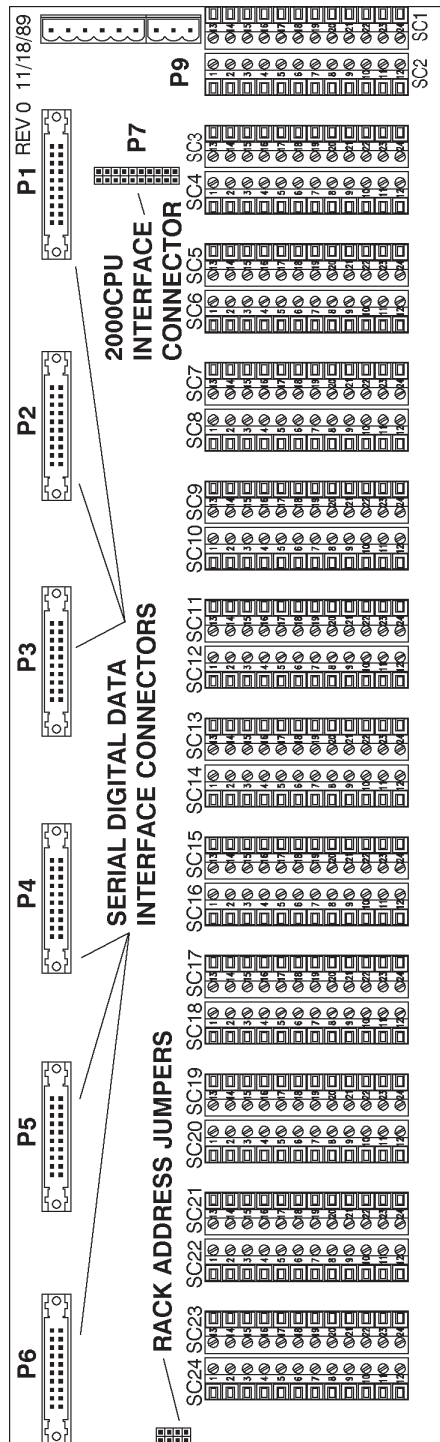

# 2012 MAINFRAME

Figure 1 - 2012 Mainframe Rear Panel Layout

This page left blank intentionally

*Innovative Electronic Designs, Inc. • 9701 Taylorsville Road • Louisville, Kentucky 40299 • USA  
Phone: (502) 267-7436 • Fax: (502) 267-9070 • Internet: <http://www.iedaudio.com>*